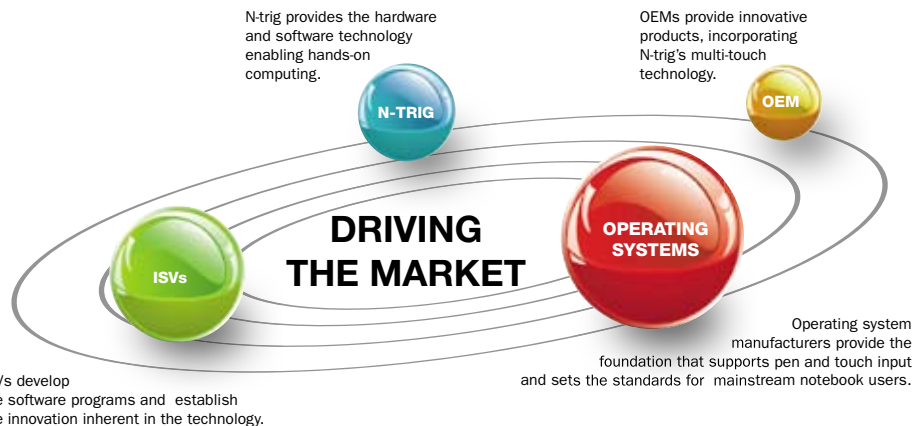

DuoSense offers the next generation in software bundling packages: built-in design for multi-touch software applications, and gesture-enhancement capabilities, available as out of the box features in conjunction with the DuoSense digitizer hardware, firmware and software.

As multi-touch becomes a reality in the computing market, PC manufacturers and operating vendors are embracing the touch

and multi-touch technology and including this knowledge within their mainstream products. We find ourselves adapting with more ease than we imagined, realizing that there are far fewer things in life that we do with only one finger or one point of contact.

N-trig promotes the benefits and further development of pen, touch and multi-touch technology, driving the computing market together with PC manufacturers and independent software vendors (ISVs). N-trig's DuoSense technology enables new market opportunities for PC manufactures to introduce innovative computer products that offer a more intuitive and interactive experience and for ISVs to develop cutting edge multi-touch software applications. Utilizing this collective foresight and creativity, N-trig is realizing the vision of multi-touch as the basis of our daily routine and lifestyle.