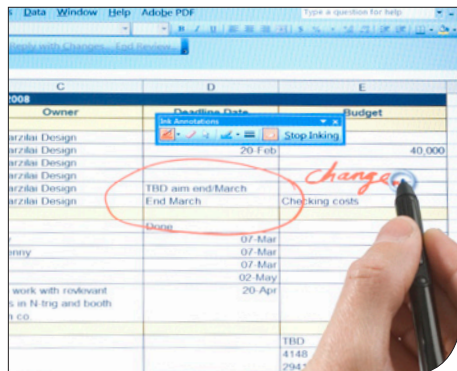

Updating handwritten text to an Excel Spreadsheet

At-a-glance

Company

- → A privately-held global enterprise, founded 1999
- → Backed by prominent investors and tier 1 venture capitalists
- → Field-proven management team with broad multidisciplinary experience
- → Headquartered in Israel, with offices in the US, Taiwan and Japan

Offering

- → Creators of DuoSense, a dual-mode input device
- → Presents the industry with the market's most elegant and technologically advanced solution for pen, touch and true multi-touch, supporting >2 concurrent zero-pressure capacitive touch inputs
- → Compatible with all LCD screens and high quality optics, easily integrated into the manufacturing specs of leading OEMs
- → Offers the most intuitive, efficient and enjoyable Hands-on computing experience in the market
- → Providers of the Development System, enabling the creation of new software applications without leaving the comfort of your work zone
- → Fully compatible with Windows 7, Vista, XP and other operating systems

Customers

- → Independent Software Vendors (ISVs)
- → Leading manufacturers of mobile computing devices and notebooks
- → ODMs